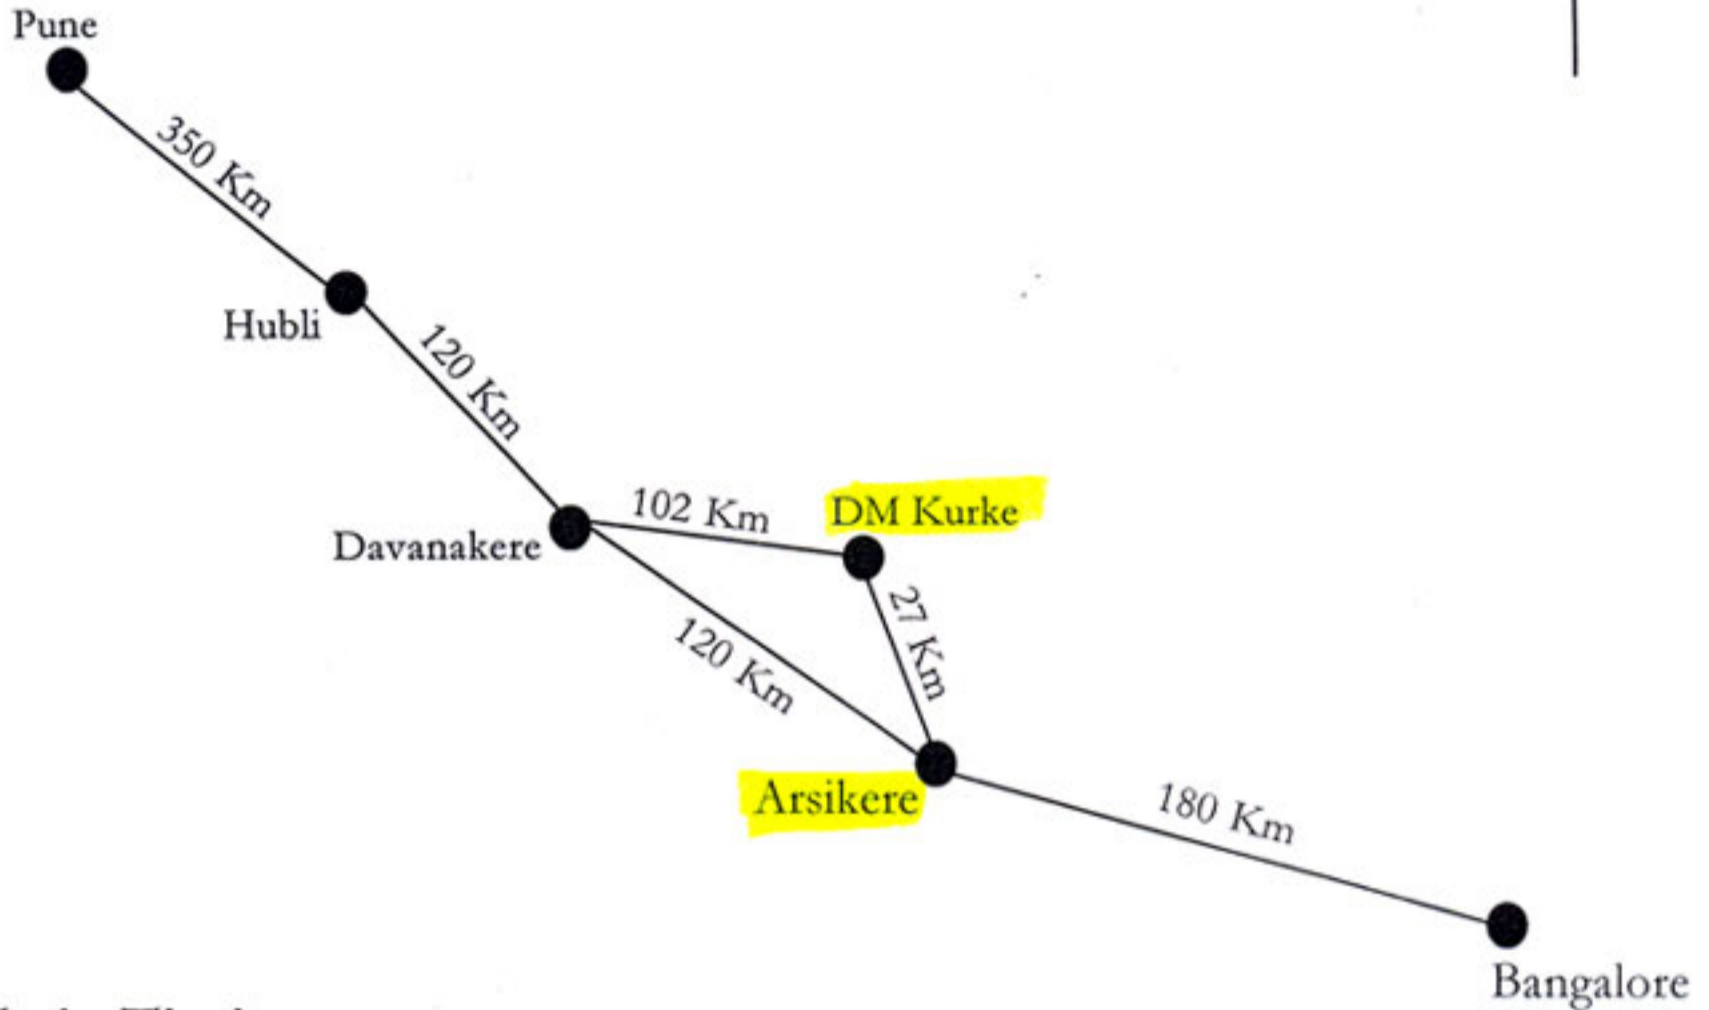

ROUTE MAP

Mr. Nagaraju Arsikere
Field at D.M. Kurke

Train Timings

Bangalore to Arsikere

Starting Time	Reaching Time	Train Name	Route
7.30 p.m. (Bangalore)	10.05 p.m.	Chaluka Express	(Bangalore to Hubli)
2.30 p.m. (Bangalore)	5.30 p.m.	Intercity Express	(Bangalore to Hubli)
10.00 p.m. (Bangalore)	2.30 p.m.	Passenger	(Bangalore to Hubli)

Hubli to Arsikere

1.30 p.m. (Hubli)	5.00 p.m.	Shatabdi Express	(Hubli to Arsikere)
6.20 a.m. (Hubli)	11.00 a.m.	Intercity Express	(Hubli to Arsikere)
1.00 a.m. (Pune)	5.55 p.m.	Mumbai Express	(Pune to Arsikere)
4.25 a.m. (Pune)	11.00 p.m.	Jodhpur Express	(Pune to Arsikere)

Arsikere to Pune

11.00 p.m. (Arsikere)	5.00 p.m.	Nizammuddin Express	(Arsikere to Pune)
12.00 noon (Arsikere)	6.40 p.m.	Jodhpur Express	(Arsikere to Pune)

Arsikere to Bangalore

5.30 p.m. (Arsikere)	8.30 p.m.	Shatabdi Express	(Arsikere to Bangalore)
11.00 a.m. (Arsikere)	2.30 p.m.	Intercity Express	(Arsikere to Bangalore)
5.55 p.m. (Arsikere)	8.55 p.m.	Mumbai Express	(Arsikere to Bangalore)
11.00 p.m. (Arsikere)	2.30 p.m.	Jodhpur Express	(Arsikere to Bangalore)